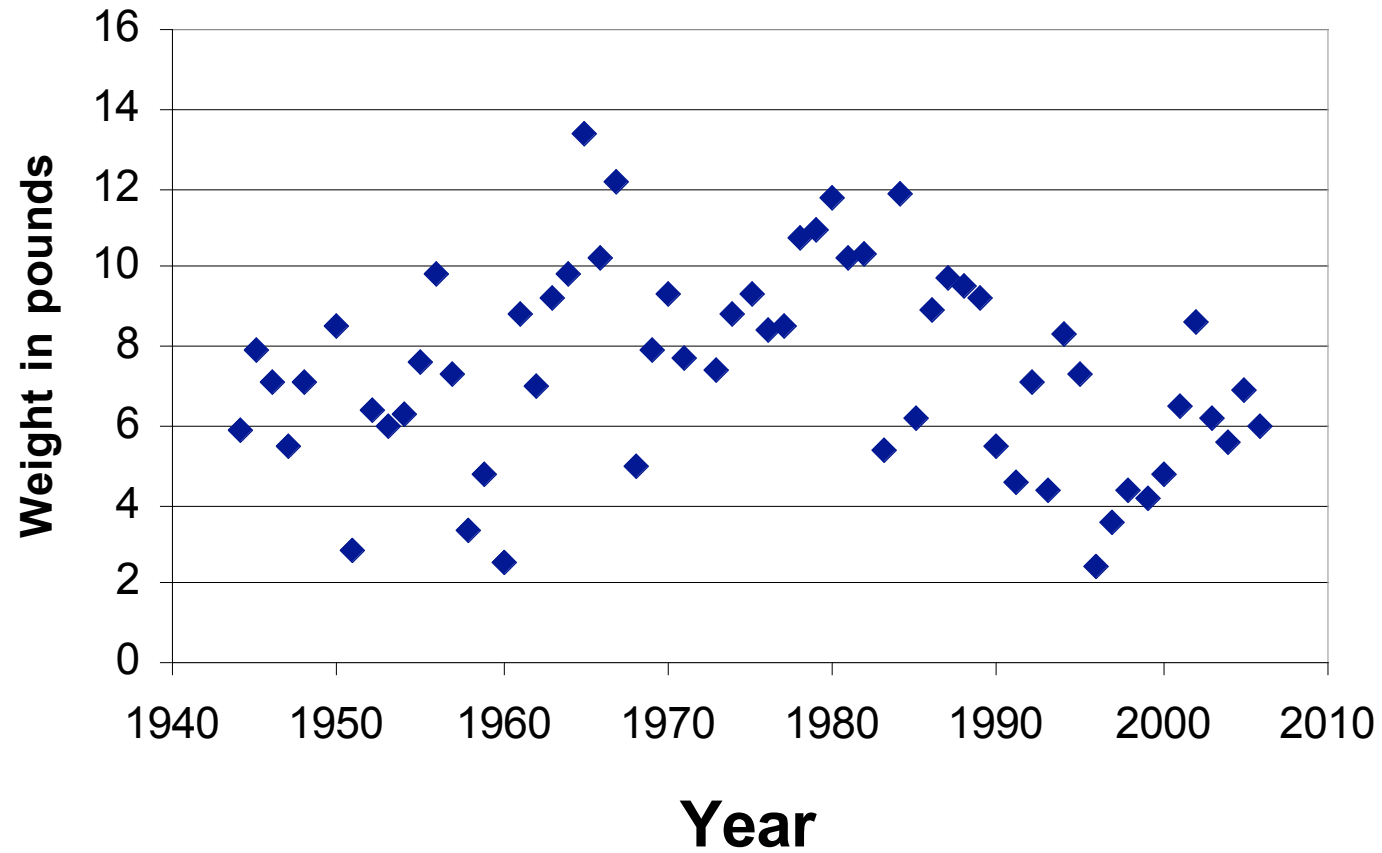

### VBFC Bass Recorded 1955 to 2006

### VBFC Shore Caught Bass Recorded From 1955 to 2006

## VBFC Boat Caught Bass From 1955 to 2006