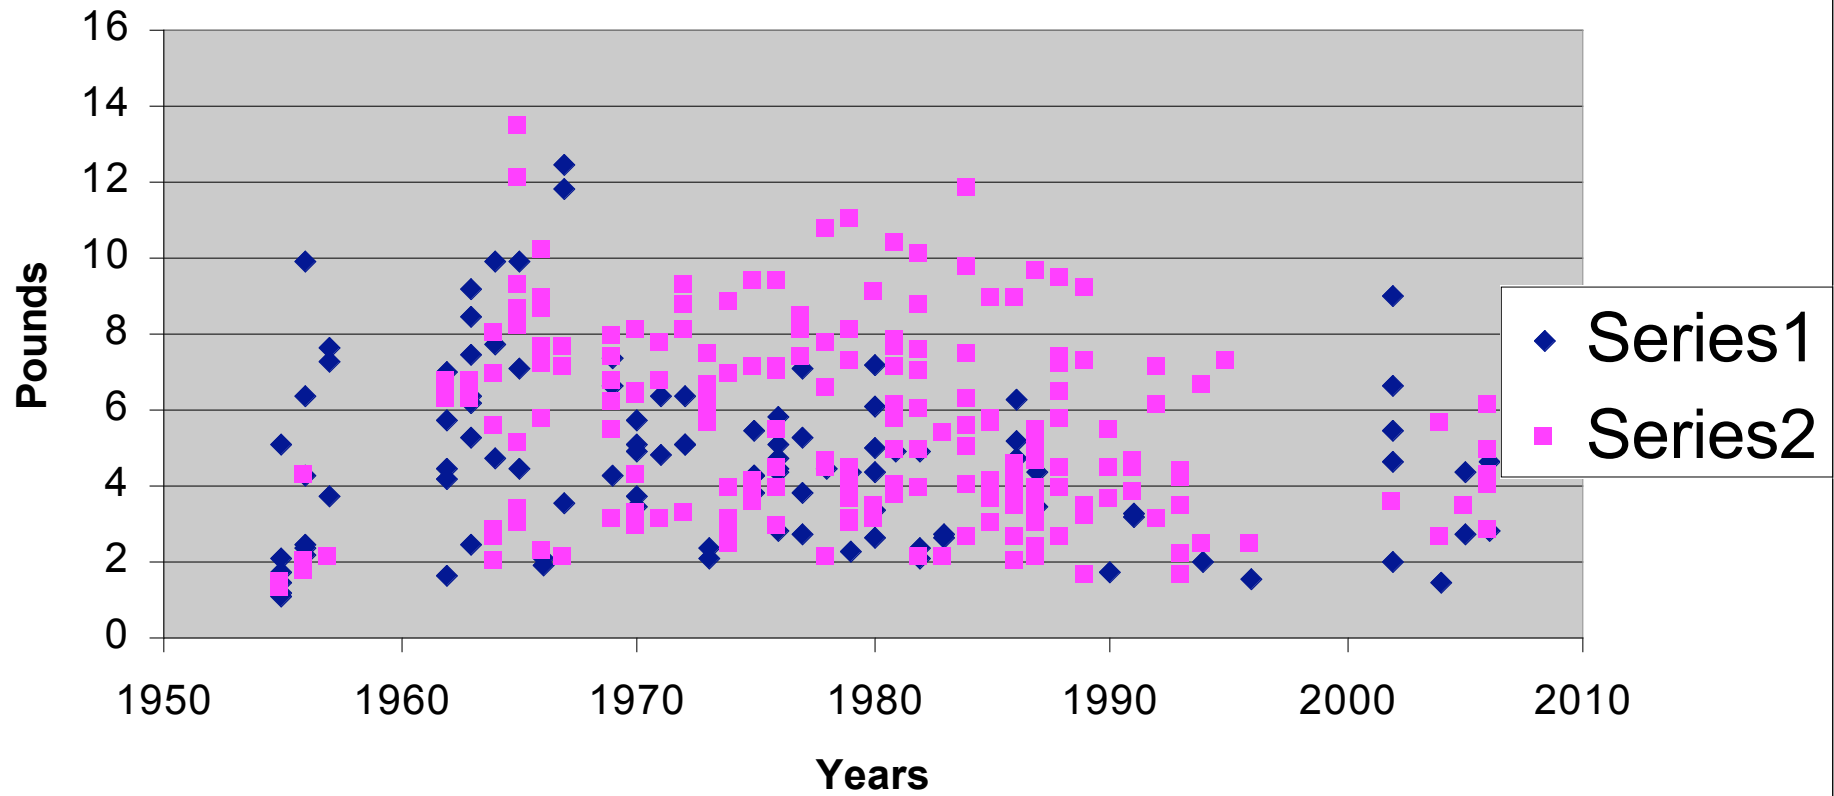

# Catch Statistics

**Vectis Boating and Fishing Club**

**-Tony Williams -**

### VBFC Bass Recorded 1955 to 2006

### VBFC Shore Caught Bass Recorded From 1955 to 2006

## VBFC Boat Caught Bass From 1955 to 2006