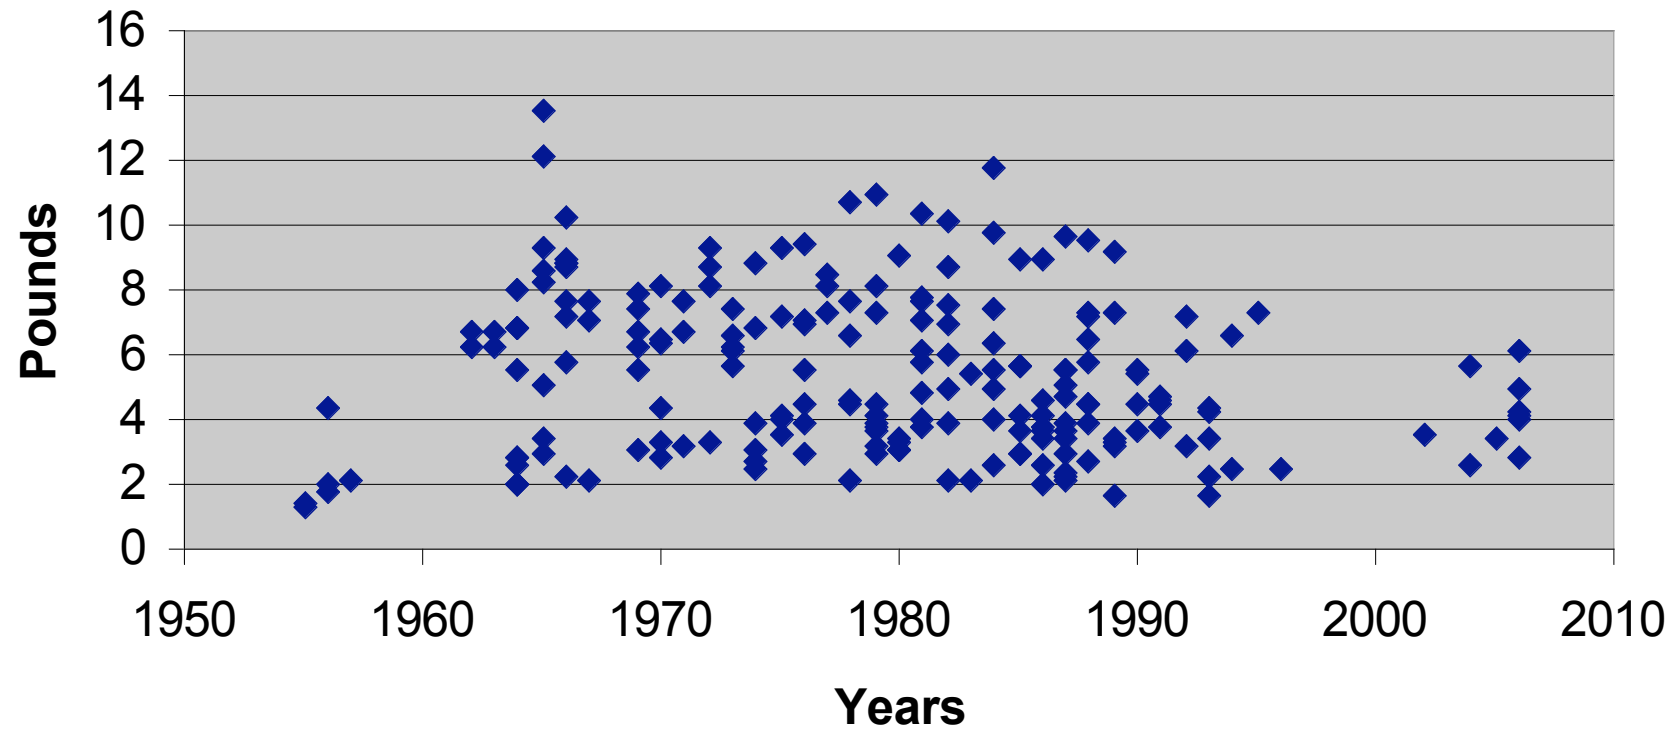

## VBFC Bass Specimen Fish Cup Ryde, Solent, Isle of Wight

### VBFC Bass Recorded 1955 to 2006

### VBFC Shore Caught Bass Recorded From 1955 to 2006

## VBFC Boat Caught Bass From 1955 to 2006