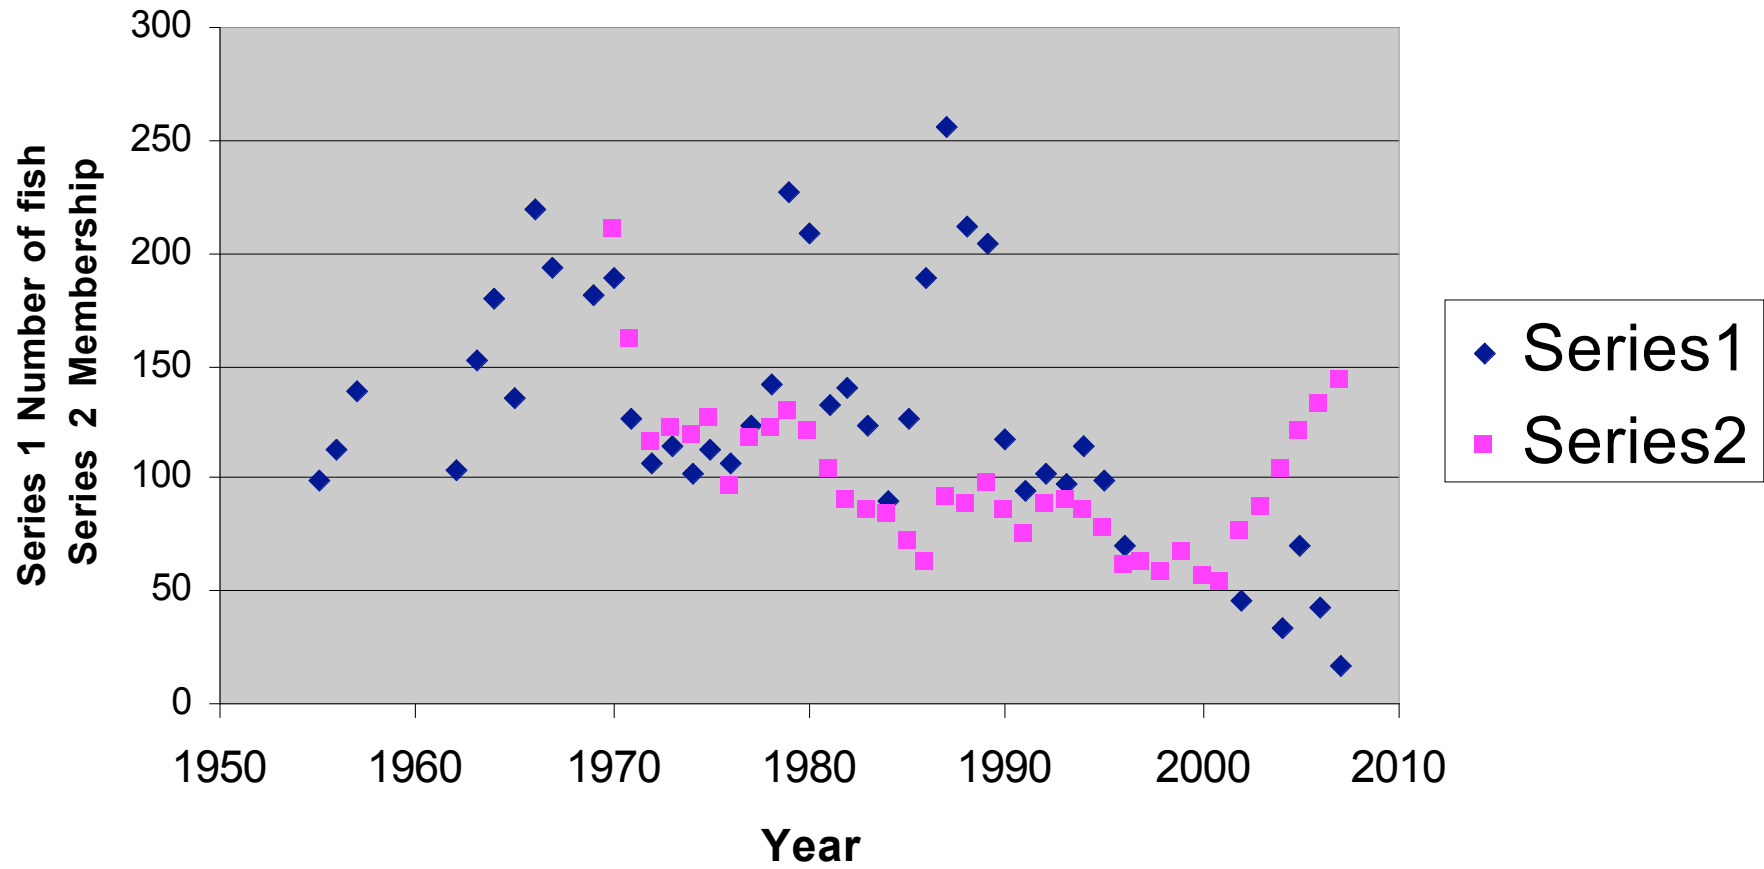

VBFC Number of Fish Registered and Total Membership