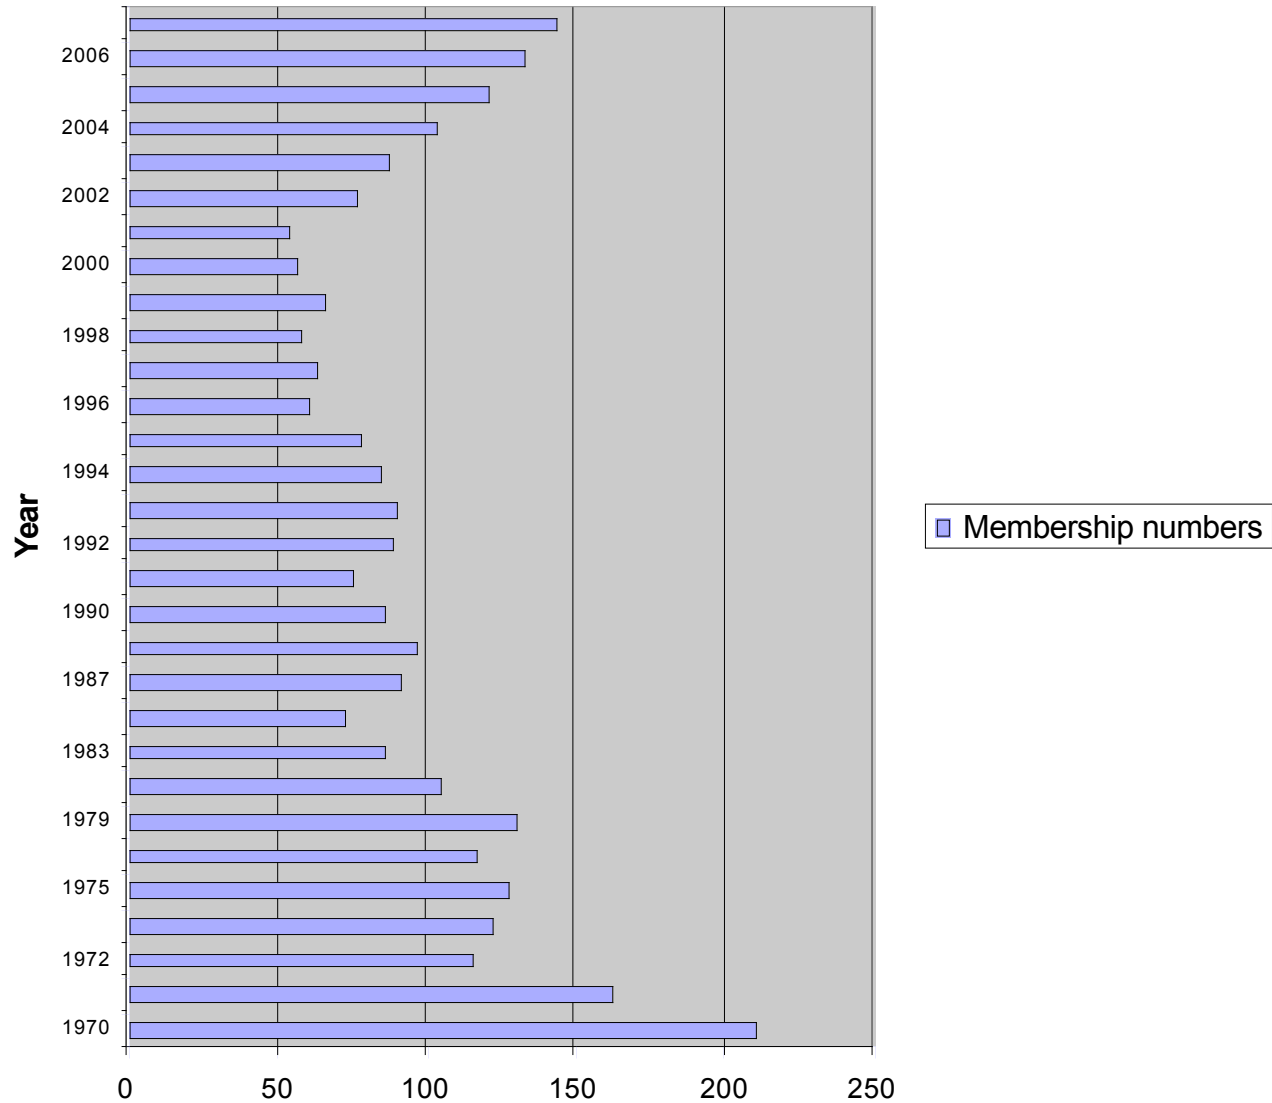

# Catch Statistics

**Vectis Boating and Fishing Club**

**-Tony Williams -**

## Vectis Boating and Fishing Club Membership Numbers

### VBFC Bass Recorded 1955 to 2006

### VBFC Shore Caught Bass Recorded From 1955 to 2006